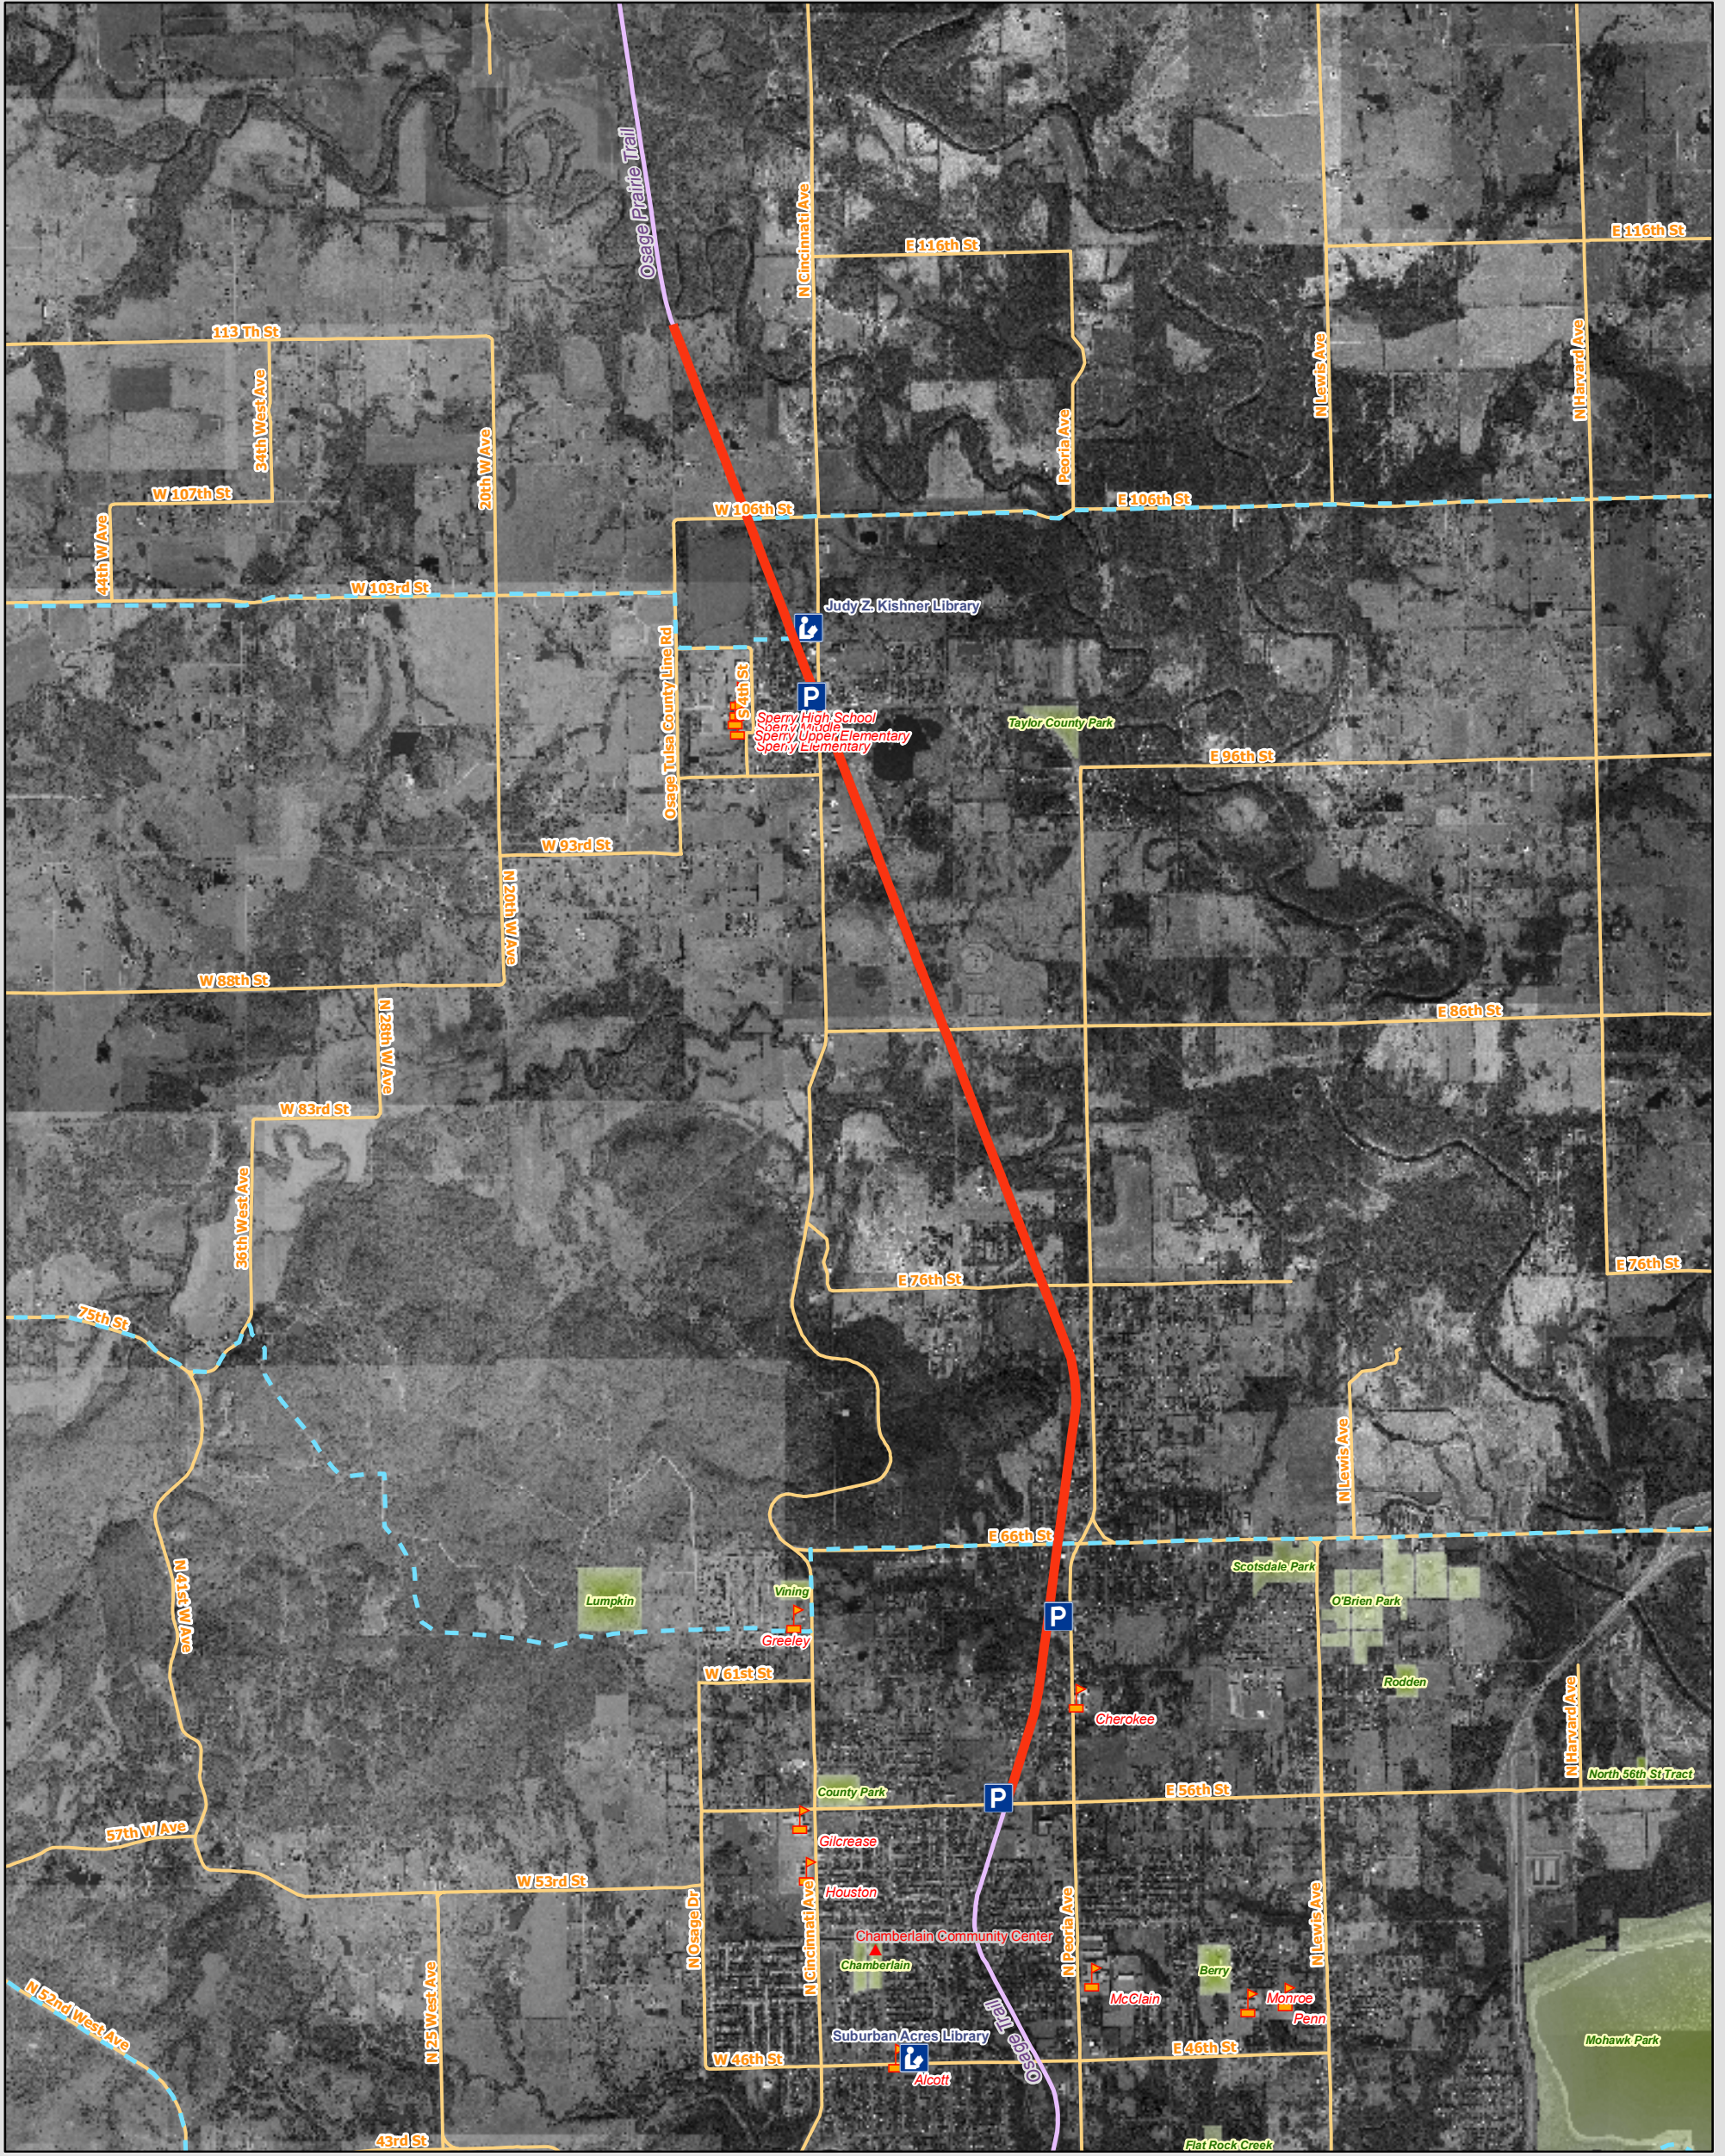

Osage Prairie Trail - Tulsa County

Legend

Osage Prairie Trail	Hospitals	Trail Type	Existing Multi-Use Trail
Access Point	Recreation Centers	Existing Bikeway	Planned Multi-Use Trail
Kayaking	College	Planned Bikeway	Funded Trail Project
Neighborhood Access	School	Existing Unpaved Trail	Major Arterials
Libraries	Special or Vocational School	Shopping Areas	Employment Centers
Transit Stations	Sports or Arts Facility	Parks	
	Point of Interest