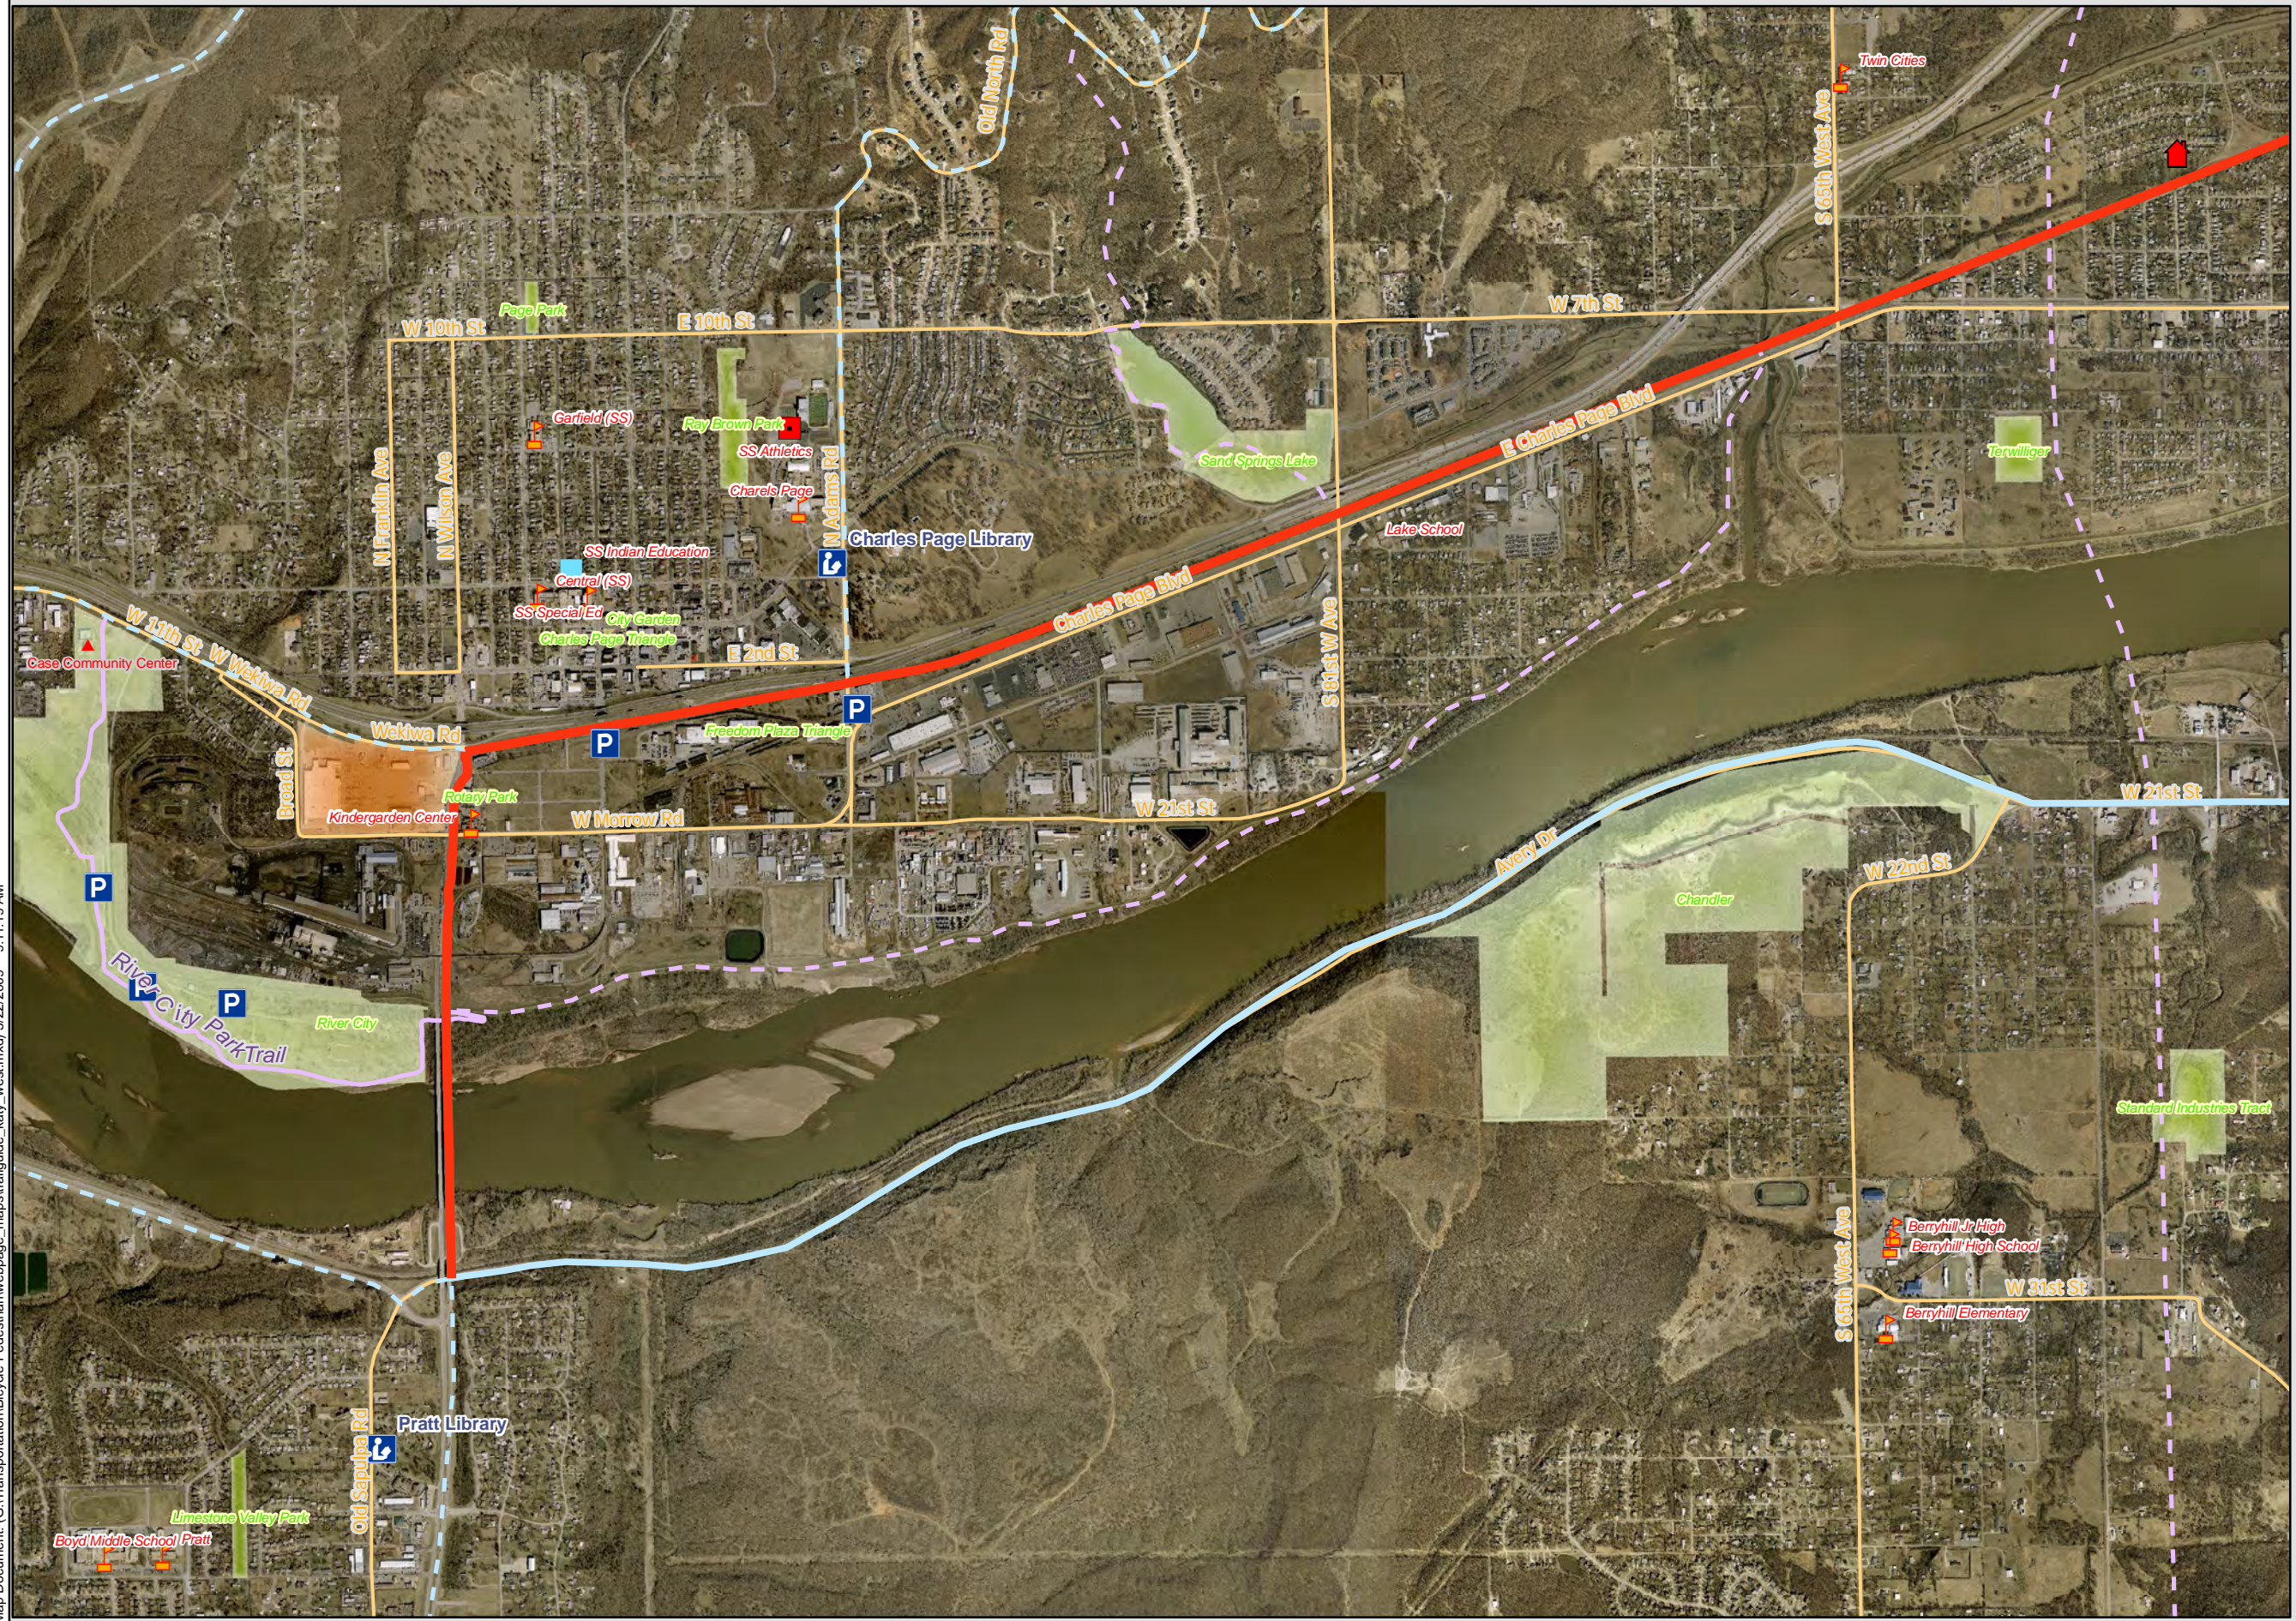

KATY Trail - West

Legend

- KATY Trail
- Existing Bikeway/Lane
- - - Planned Bikeway
- Existing Unpaved Trail
- Existing Multi-Use Trail
- - - Planned Multi-Use Trail
- Funded Trail Project

Trail Facilities

- P Access Point
- K Kayaking
- H Neighborhood Access
- L Libraries
- T Transit Stations
- H Hospitals
- ▲ Recreation Centers

Education Facilities

- College
- School
- Special or Vocational School
- Sports or Arts Facility
- Major Arterials
- Shopping Areas
- Employment Centers
- Parks

www.inco.org/transportation/trails.htm