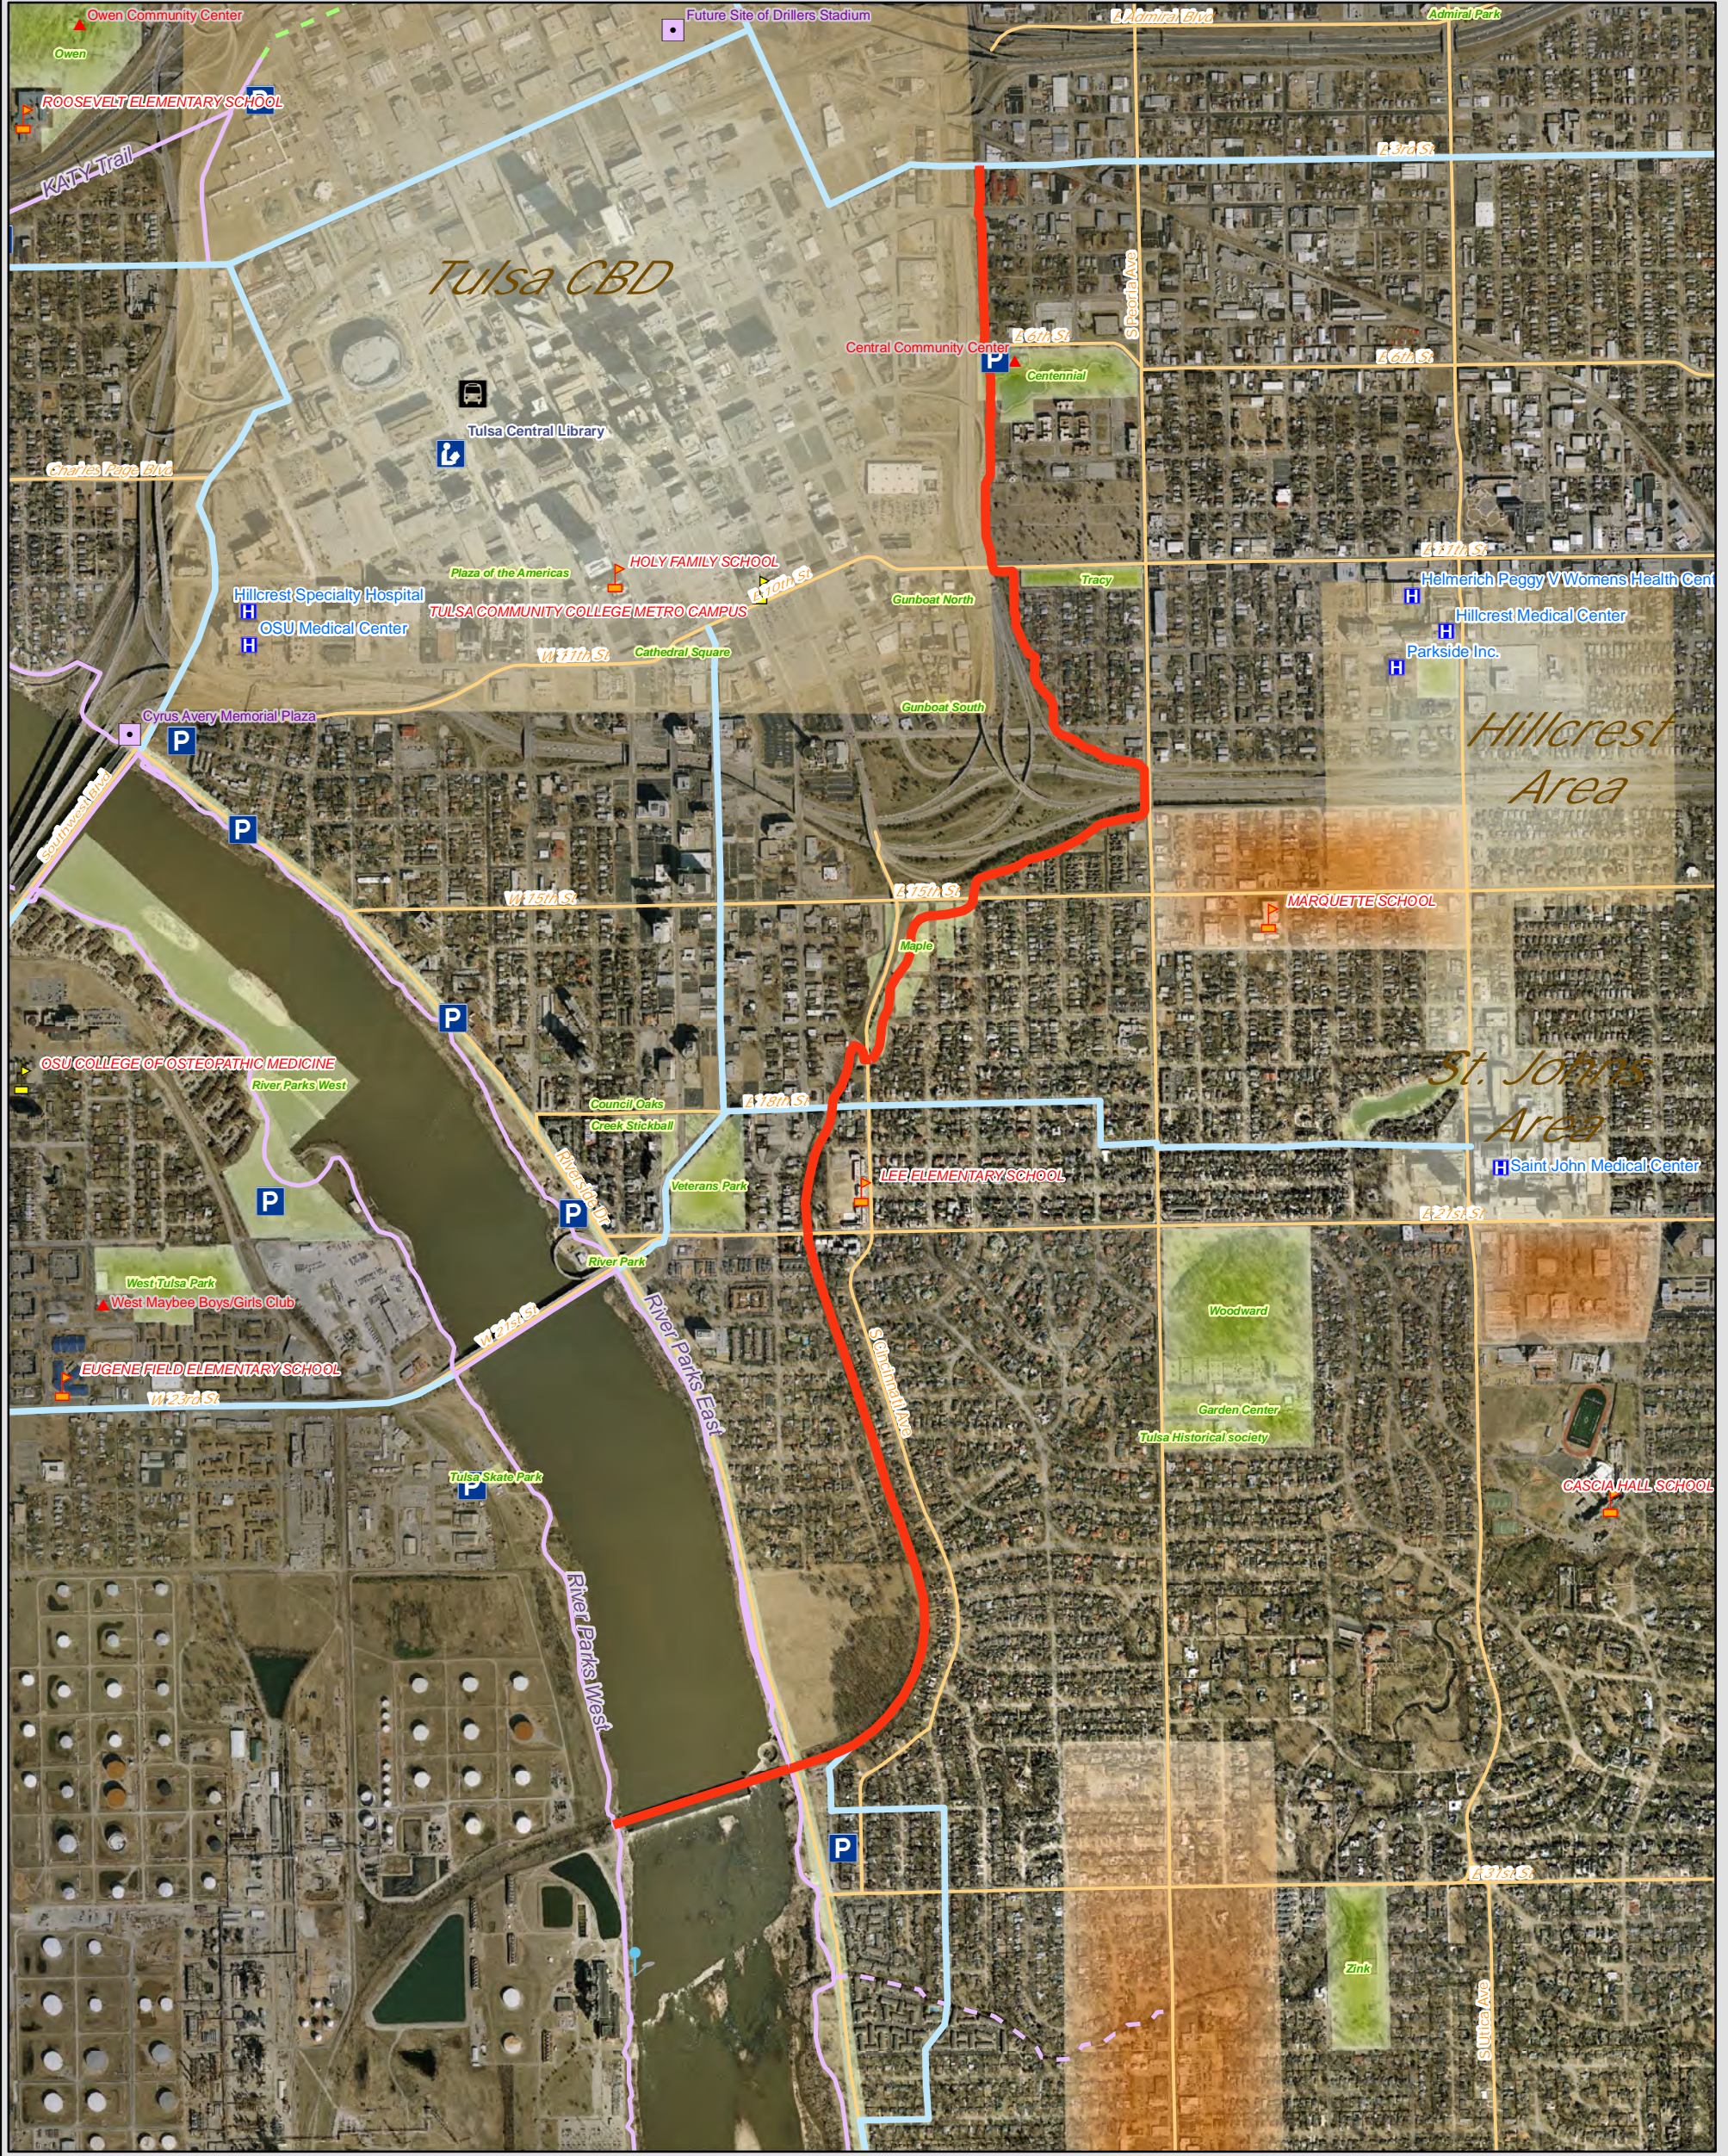

Midland Valley Trail

Legend

Midland Valley Trail	Trail Type	Hospitals	Point of Interest
Access Point	Existing Bikeway/Lane	Recreation Centers	Major Arterials
Kayaking	Planned Bikeway	College	Shopping Areas
Neighborhood Access	Existing Unpaved Trail	School	Employment Centers
Libraries	Existing Multi-Use Trail	Special or Vocational School	Parks
Transit Stations	Planned Multi-Use Trail	Sports or Arts Facility	
	Funded Trail Project