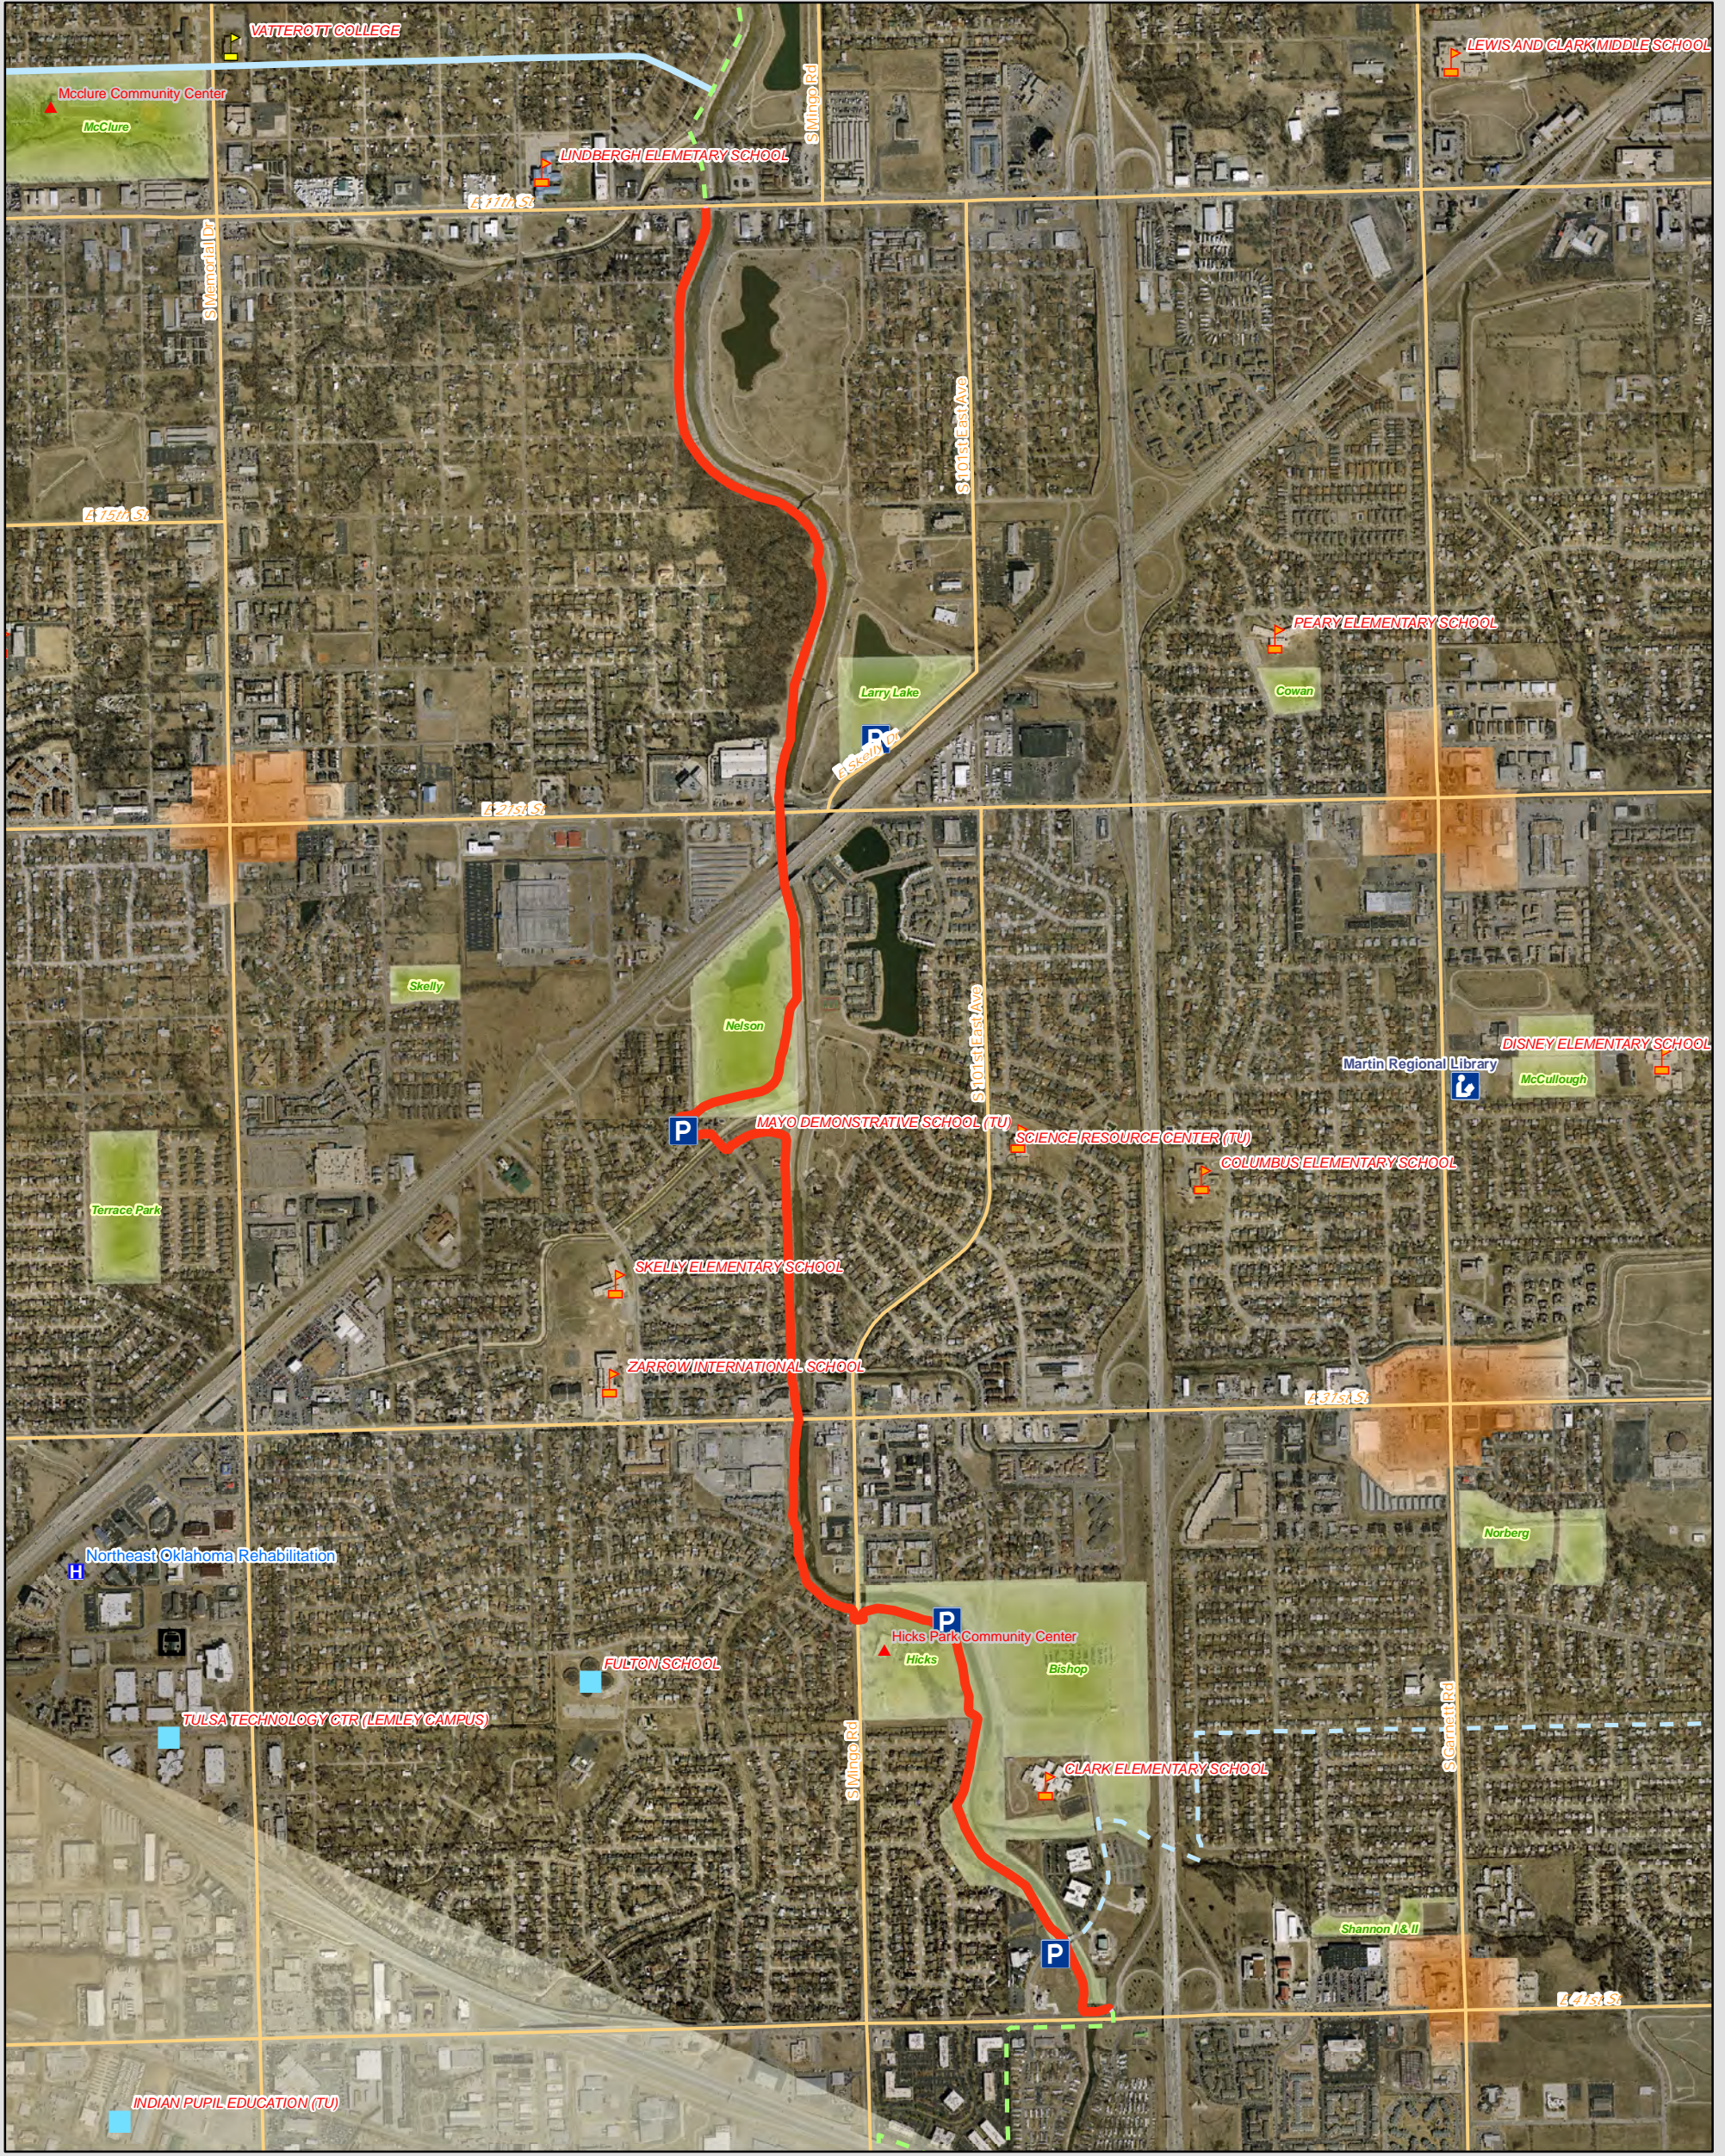

Mingo Trail (41st Street to 11th Street)

Legend

Mingo Trail (41st Street to 11th Street)	Trail Type	Hospitals	Major Arterials
Access Point	Existing Bikeway/Lane	Recreation Centers	Shopping Areas
Kayaking	Planned Bikeway	College	Employment Centers
Neighborhood Access	Existing Unpaved Trail	School	Parks
Libraries	Existing Multi-Use Trail	Special or Vocational School	
Transit Stations	Planned Multi-Use Trail	Sports or Arts Facility	
	Funded Trail Project