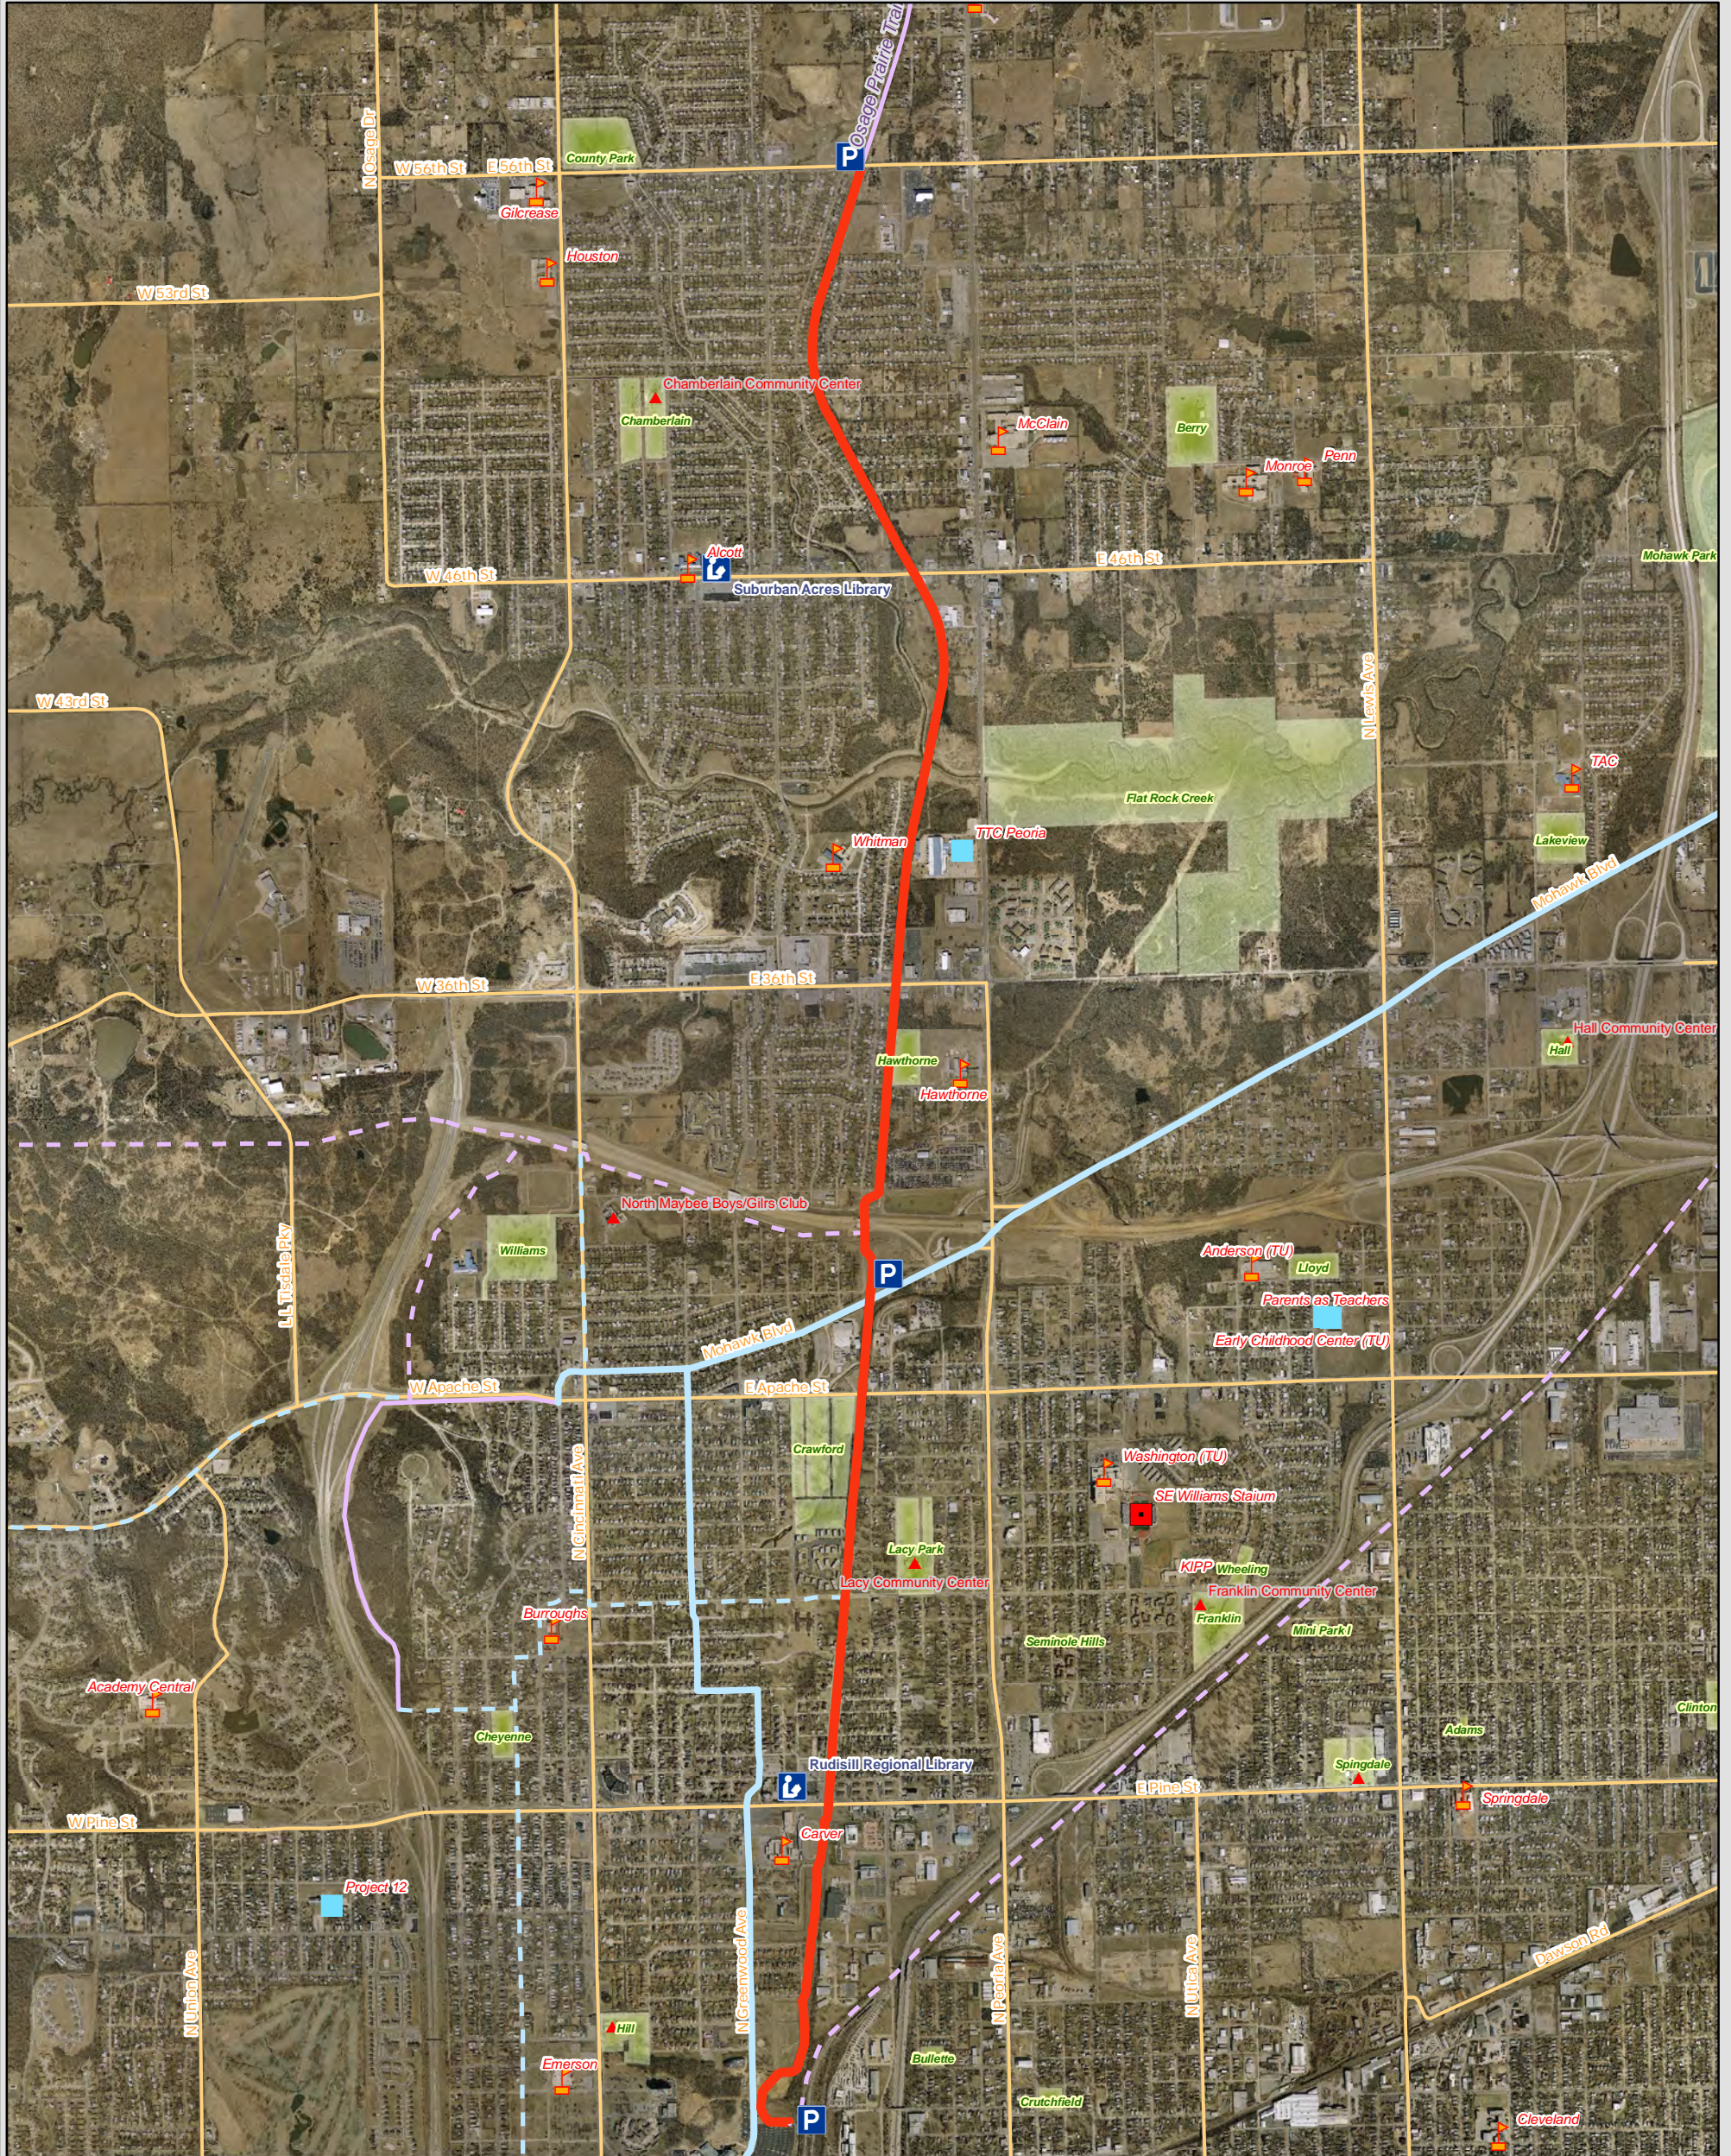

Osage Trail - City of Tulsa

Legend

	Osage Trail		Access Point		Hospitals		Major Arterials
	Kayaking		Libraries		Recreation Centers		Shopping Areas
	Neighborhood Access		Transit Stations		College		Employment Centers
	Existing Bikeway/Lane				School		Parks
	Planned Bikeway				Special or Vocational School		
	Existing Unpaved Trail				Sports or Arts Facility		
	Existing Multi-Use Trail				Point of Interest		
	Planned Multi-Use Trail						
	Funded Trail Project